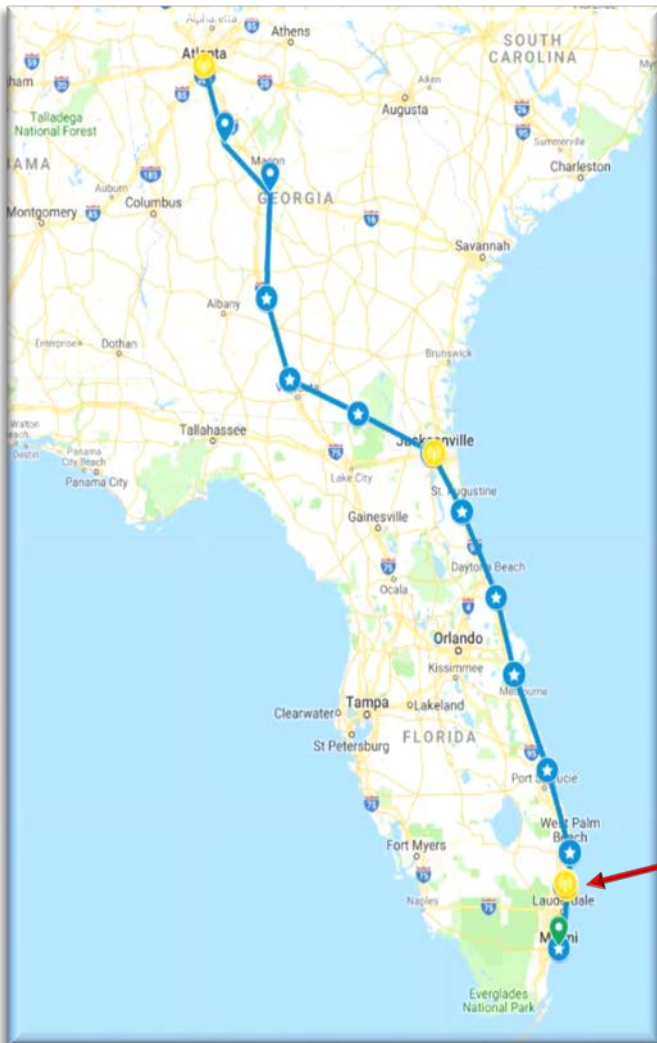

ResurgenceIG Network

- 736 miles of contiguous fiber from Atlanta to Miami via Jacksonville
- 11 ILA/POP Colocation facilities
- Colocation facilities every 60 miles
- Splicing options every 3,000 to 5,000 linear feet on our fiber route to increase reach to local markets.

For more information, visit:
www.ResurgenceIG.com

Boca Raton Redundant Ring

Resurgence Infrastructure Group provides backhaul service with connectivity to three main cable landing stations through a redundant ring in Boca Raton. We offer dedicated fiber from the cable landing stations across the ring back to our Long-Haul Dark Fiber network. Through subsea networks, you can also gain access to terrestrial backhaul and open interconnection.

The Boca Raton area, an international gateway for telecommunication access between the US, the Caribbean and Latin America region, serves four different carrier data centers and cable landing stations in the area. The ResurgenceIG local network protects the carriers' subsea network data traffic by providing additional route diversity, and scalable, reliable links to the Internet backbone access in Florida and the region.

Direct access and connectivity to multiple sub-sea cable systems and cable landing stations:

Jacksonville:

- America Movil Submarine Cable System (AMX-1)
- Pacific Caribbean Cable System (PCCS)

Boca Raton: